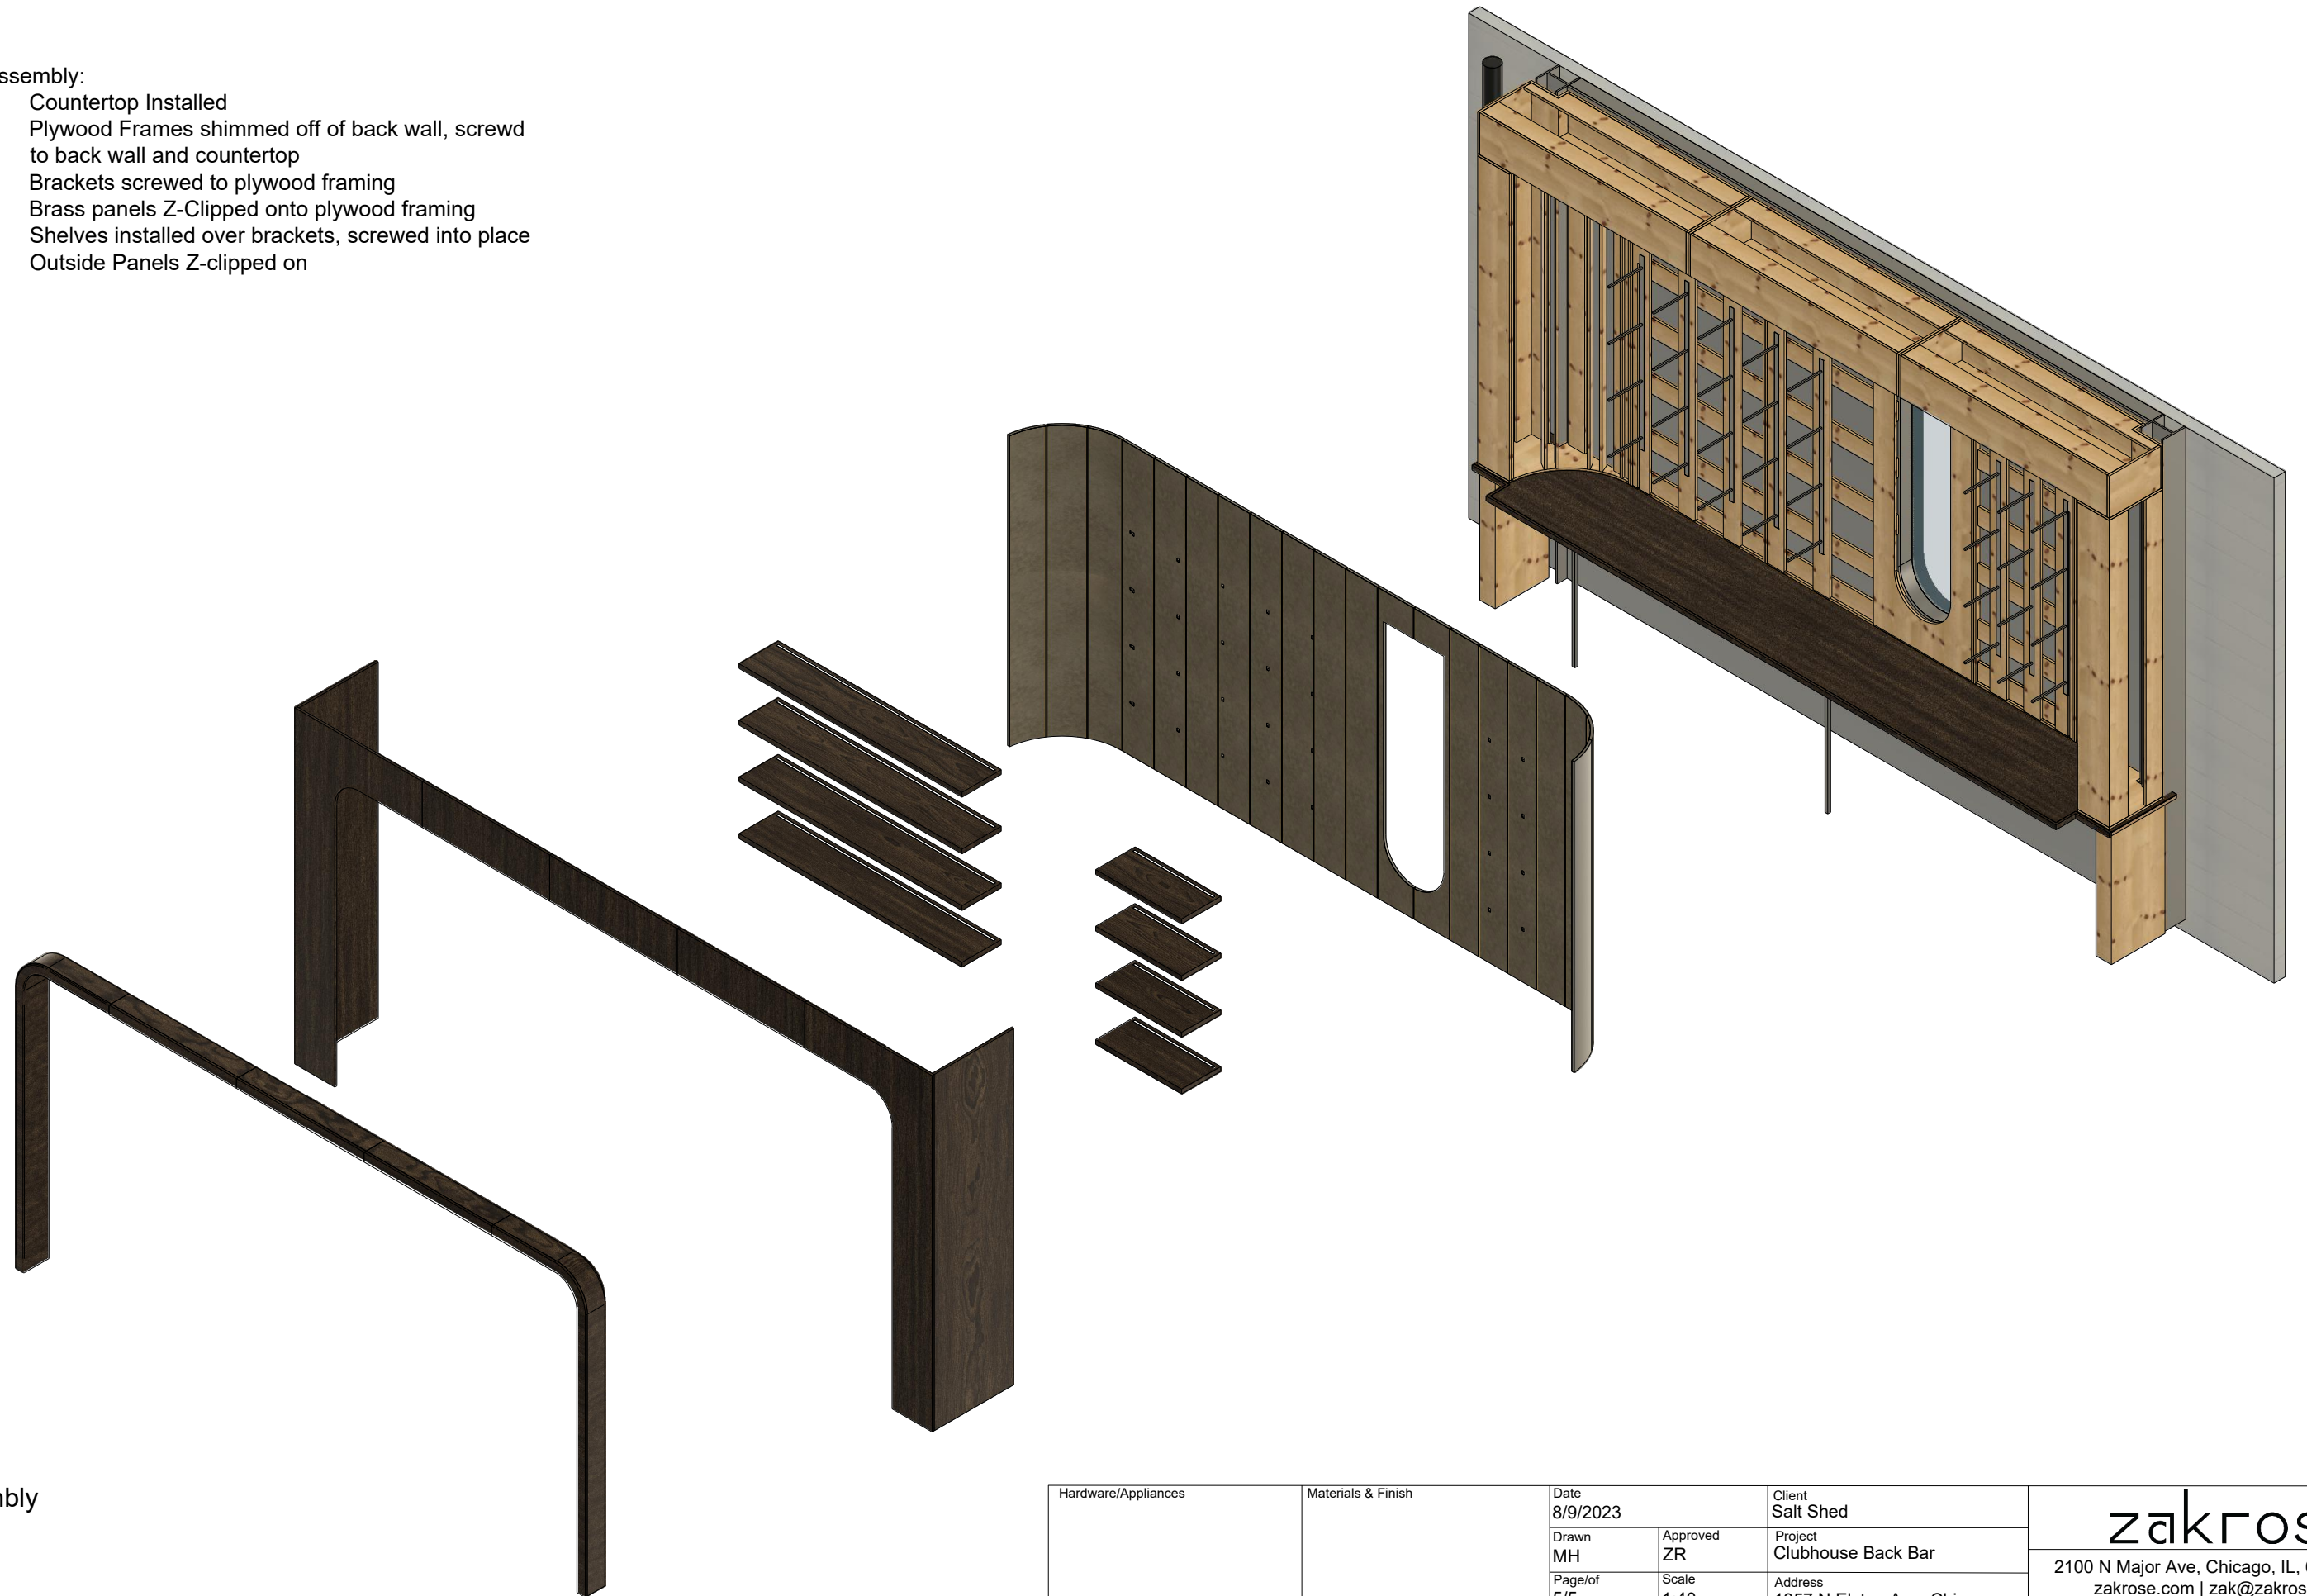

SECTION A-A  
SCALE 1:30

SECTION D-D  
SCALE 1:30

Support Legs (x2)

Hardware/Appliances	Materials & Finish	Date 8/9/2023		Client Salt Shed	
		Drawn MH	Approved ZR	Project Clubhouse Back Bar	
		Page/of 3/5	Scale 1:50	Address 1357 N Elston Ave, Chicago	
					

DETAIL B  
SCALE 1:10

4 in Rubber Base Board

Rear Die Walls

Hardware/Appliances	Materials & Finish	Date	Client
		8/9/2023	Salt Shed
		Drawn MH	Approved ZR
Page/of 4/5	Scale 1:30	Address 1357 N Elston Ave, Chicago	 2100 N Major Ave, Chicago, IL, 60639 zakrose.com   zak@zakrose.com

Assembly:

1. Countertop Installed
2. Plywood Frames shimmed off of back wall, screwd to back wall and countertop
3. Brackets screwed to plywood framing
4. Brass panels Z-Clipped onto plywood framing
5. Shelves installed over brackets, screwed into place
6. Outside Panels Z-clipped on

Assembly

Hardware/Appliances	Materials & Finish	Date 8/9/2023		Client Salt Shed	
		Drawn MH	Approved ZR	Project Clubhouse Back Bar	
		Page/of 5/5	Scale 1:40	Address 1357 N Elston Ave, Chicago	
				2100 N Major Ave, Chicago, IL, 60639 zakrose.com   zak@zakrose.com	