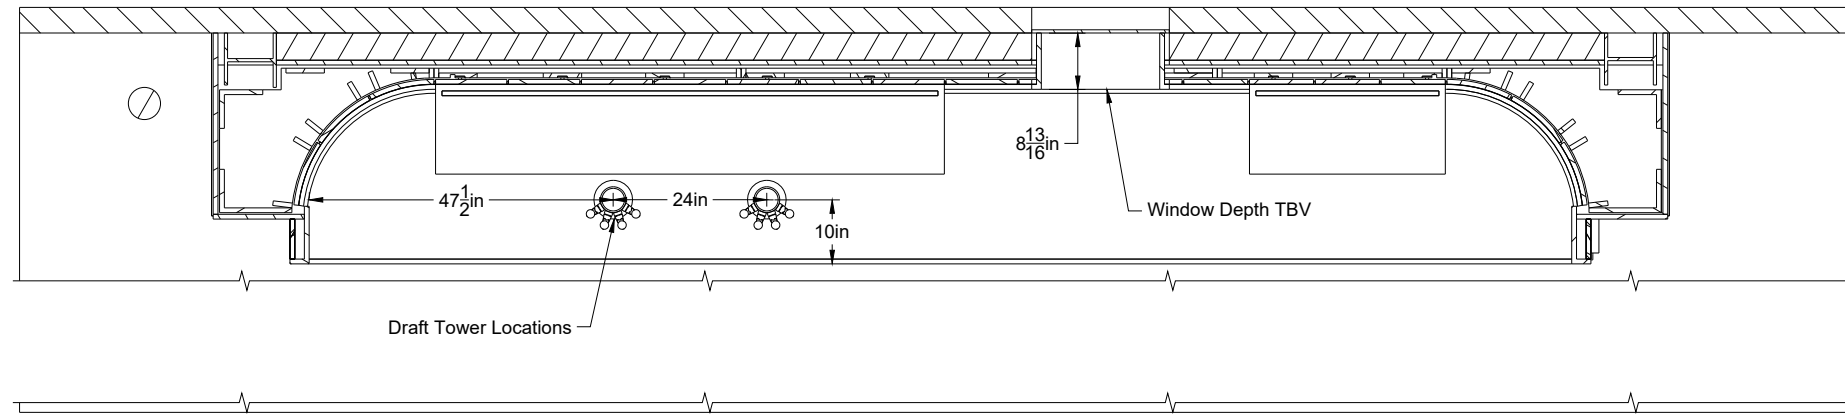

Hardware/Appliances Dish Machine - Perlick PKD24A Glastender C1FB84-V2 (x2) Draft Tower - DS 144 PSSKR (x2) Brackets - A&M HY-24CD Large	Materials & Finish Walnut TYP Brass Finished Panels	Date 8/9/2023		Client Salt Shed
		Drawn MH	Approved ZR	Project Clubhouse Back Bar
		Page/of 1/5	Scale 1:40	Address 1357 N Elston Ave, Chicago

**zakrose**  
 2100 N Major Ave, Chicago, IL, 60639  
 zakrose.com | zak@zakrose.com

SECTION C-C  
SCALE 1:30

Hardware/Appliances	Materials & Finish	Date	8/9/2023	Client	Salt Shed		
		Drawn	MH	Approved	ZR	Project	Clubhouse Back Bar
		Page/of	2/5	Scale	1:30	Address	1357 N Elston Ave, Chicago
					2100 N Major Ave, Chicago, IL, 60639		
					<a href="http://zakrose.com">zakrose.com</a>   <a href="mailto:zak@zakrose.com">zak@zakrose.com</a>		

SECTION A-A  
SCALE 1:30

SECTION D-D  
SCALE 1:30

Support Legs (x2)

Hardware/Appliances	Materials & Finish	Date 8/9/2023		Client Salt Shed	
		Drawn MH	Approved ZR	Project Clubhouse Back Bar	
		Page/of 3/5	Scale 1:50	Address 1357 N Elston Ave, Chicago	
					

DETAIL B  
SCALE 1:10

4 in Rubber Base Board

Rear Die Walls

Hardware/Appliances	Materials & Finish	Date	Client
		8/9/2023	Salt Shed
		Drawn MH	Approved ZR
Page/of 4/5	Scale 1:30	Address 1357 N Elston Ave, Chicago	 2100 N Major Ave, Chicago, IL, 60639 zakrose.com   zak@zakrose.com