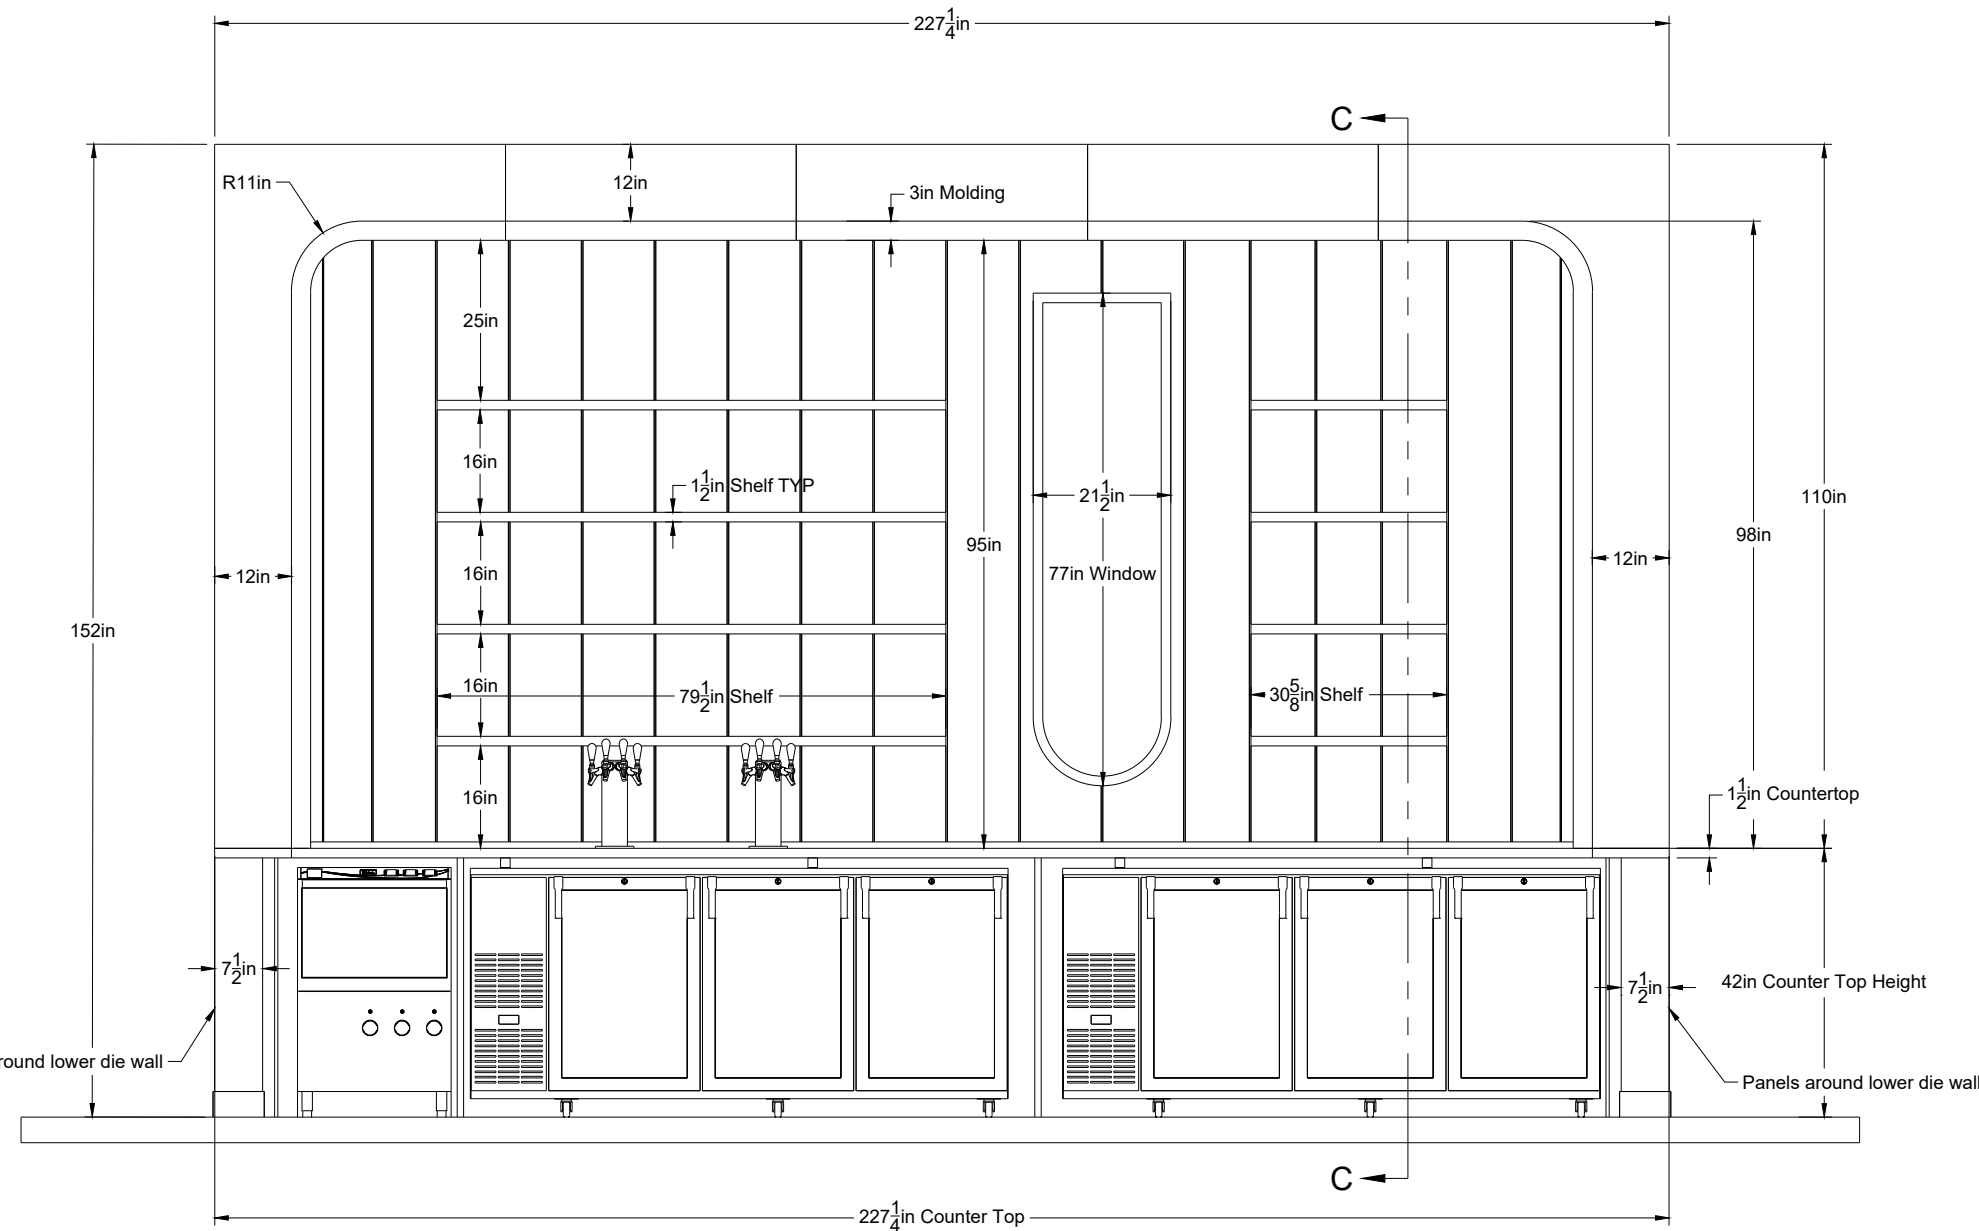

Hardware/Appliances Dish Machine - Perlick PKD24A Glastender C1FB84-V2 (x2) Draft Tower - DS 144 PSSKR (x2) Brackets - A&M HY-24CD Large	Materials & Finish Walnut TYP Brass Finished Panels	Date 8/9/2023		Client Salt Shed
		Drawn MH	Approved ZR	Project Clubhouse Back Bar
		Page/of 1/5	Scale 1:40	Address 1357 N Elston Ave, Chicago

**zakrose**  
 2100 N Major Ave, Chicago, IL, 60639  
 zakrose.com | zak@zakrose.com

SECTION C-C  
SCALE 1:30

Hardware/Appliances	Materials & Finish	Date	8/9/2023	Client	Salt Shed		
		Drawn	MH	Approved	ZR	Project	Clubhouse Back Bar
		Page/of	2/5	Scale	1:30	Address	1357 N Elston Ave, Chicago
					2100 N Major Ave, Chicago, IL, 60639		
					<a href="http://zakrose.com">zakrose.com</a>   <a href="mailto:zak@zakrose.com">zak@zakrose.com</a>		

SECTION A-A  
SCALE 1:30

SECTION D-D  
SCALE 1:30

Support Legs (x2)

Hardware/Appliances	Materials & Finish	Date 8/9/2023		Client Salt Shed	
		Drawn MH	Approved ZR	Project Clubhouse Back Bar	
		Page/of 3/5	Scale 1:50	Address 1357 N Elston Ave, Chicago	
					

DETAIL B  
SCALE 1:10

4 in Rubber Base Board

Rear Die Walls

Hardware/Appliances	Materials & Finish	Date	Client
		8/9/2023	Salt Shed
		Drawn MH	Approved ZR
Page/of 4/5	Scale 1:30	Address 1357 N Elston Ave, Chicago	 2100 N Major Ave, Chicago, IL, 60639 zakrose.com   zak@zakrose.com