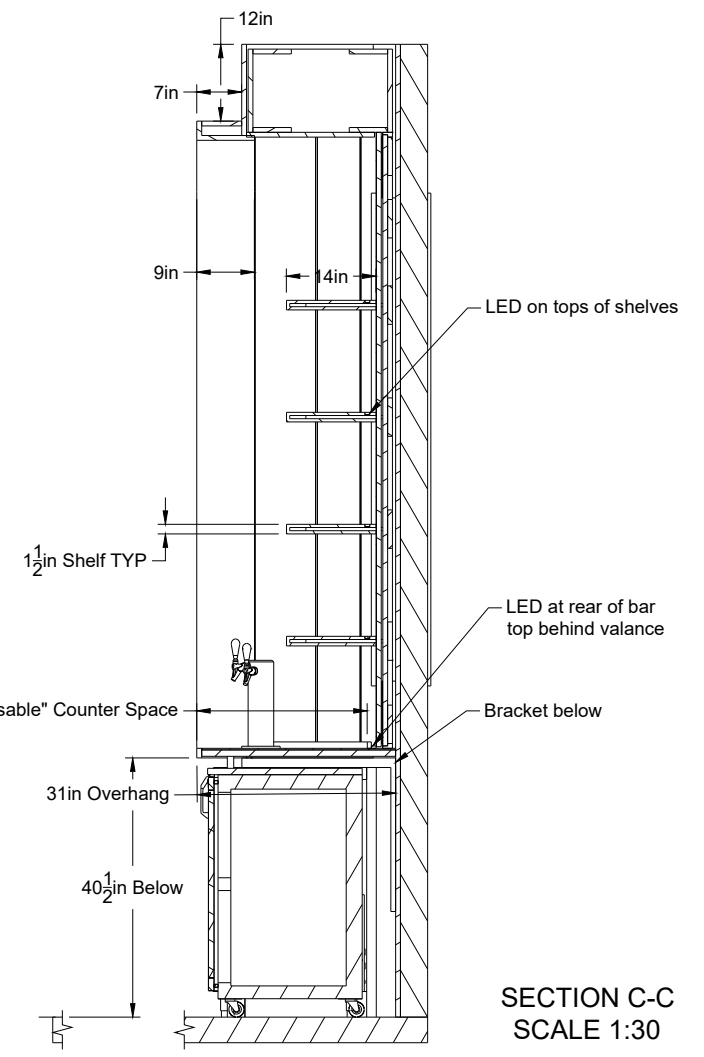

Hardware/Appliances Dish Machine - Perlick PKD24A Glastender C1FB84-V2 (x2) Draft Tower - DS 144 PSSKR (x2) Brackets - A&M HY-24CD Large	Materials & Finish Walnut TYP Brass Finished Panels	Date 8/9/2023		Client Salt Shed
		Drawn MH	Approved ZR	Project Clubhouse Back Bar
		Page/of 1/5	Scale 1:40	Address 1357 N Elston Ave, Chicago

**zakrose**  
 2100 N Major Ave, Chicago, IL, 60639  
 zakrose.com | zak@zakrose.com

SECTION C-C  
SCALE 1:30

Hardware/Appliances	Materials & Finish	Date	8/9/2023	Client	Salt Shed		
		Drawn	MH	Approved	ZR	Project	Clubhouse Back Bar
		Page/of	2/5	Scale	1:30	Address	1357 N Elston Ave, Chicago
					2100 N Major Ave, Chicago, IL, 60639		
					<a href="http://zakrose.com">zakrose.com</a>   <a href="mailto:zak@zakrose.com">zak@zakrose.com</a>		

SECTION A-A  
SCALE 1:30

SECTION D-D  
SCALE 1:30

Support Legs (x2)

Hardware/Appliances	Materials & Finish	Date 8/9/2023		Client Salt Shed	
		Drawn MH	Approved ZR	Project Clubhouse Back Bar	
		Page/of 3/5	Scale 1:50	Address 1357 N Elston Ave, Chicago	
					

DETAIL B  
SCALE 1:10

4 in Rubber Base Board

Rear Die Walls

Hardware/Appliances	Materials & Finish	Date	Client
		8/9/2023	Salt Shed
		Drawn MH	Approved ZR
Page/of 4/5	Scale 1:30	Address 1357 N Elston Ave, Chicago	 2100 N Major Ave, Chicago, IL, 60639 zakrose.com   zak@zakrose.com