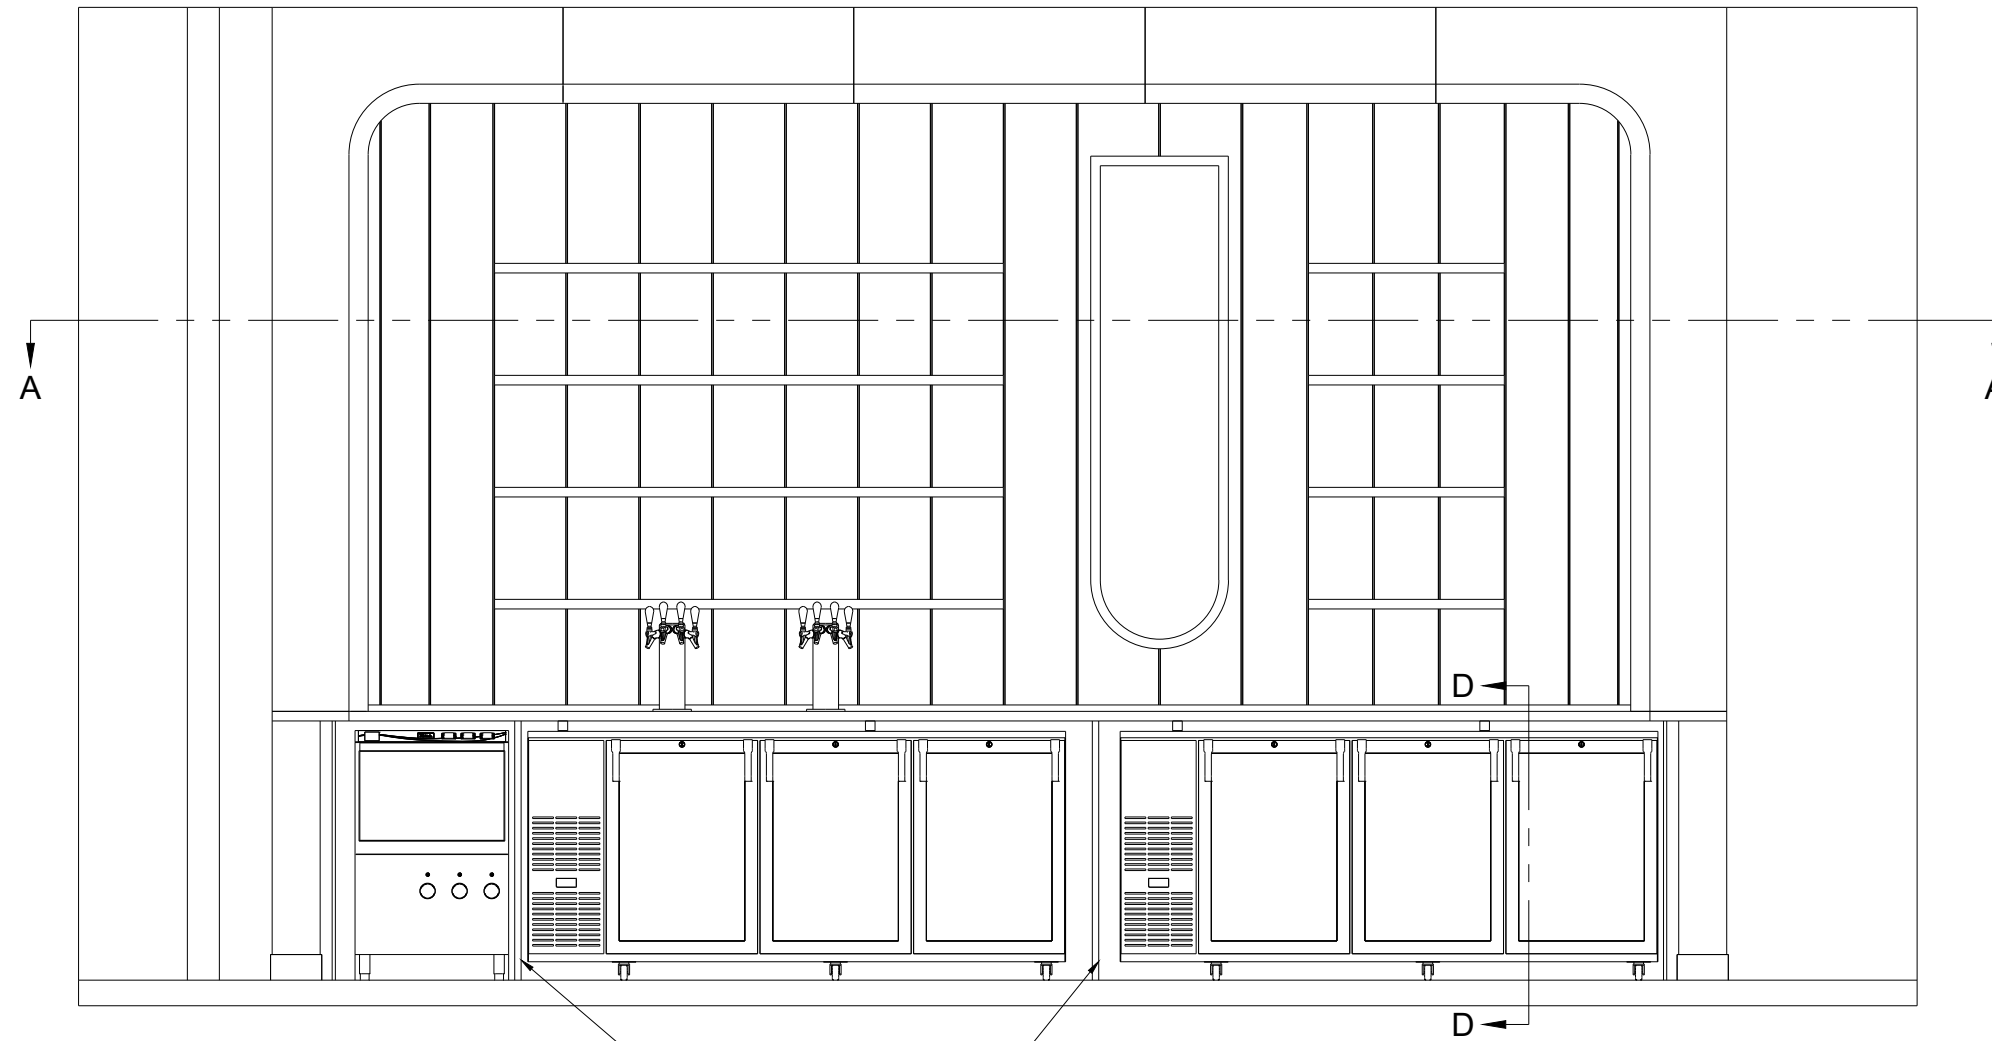

**zakrose**  
 2100 N Major Ave, Chicago, IL, 60639  
 zakrose.com | zak@zakrose.com

SECTION C-C  
SCALE 1:30

Hardware/Appliances	Materials & Finish	Date	8/9/2023	Client	Salt Shed		
		Drawn	MH	Approved	ZR	Project	Clubhouse Back Bar
		Page/of	2/5	Scale	1:30	Address	1357 N Elston Ave, Chicago
					2100 N Major Ave, Chicago, IL, 60639		
					<a href="http://zakrose.com">zakrose.com</a>   <a href="mailto:zak@zakrose.com">zak@zakrose.com</a>		

SECTION A-A  
SCALE 1:30

SECTION D-D  
SCALE 1:30

Support Legs (x2)

Hardware/Appliances	Materials & Finish	Date 8/9/2023		Client Salt Shed	
		Drawn MH	Approved ZR	Project Clubhouse Back Bar	
		Page/of 3/5	Scale 1:50	Address 1357 N Elston Ave, Chicago	
					

DETAIL B  
SCALE 1:10

4 in Rubber Base Board

Rear Die Walls

Hardware/Appliances	Materials & Finish	Date	Client
		8/9/2023	Salt Shed
		Drawn MH	Approved ZR
Page/of 4/5	Scale 1:30	Address 1357 N Elston Ave, Chicago	 2100 N Major Ave, Chicago, IL, 60639 zakrose.com   zak@zakrose.com