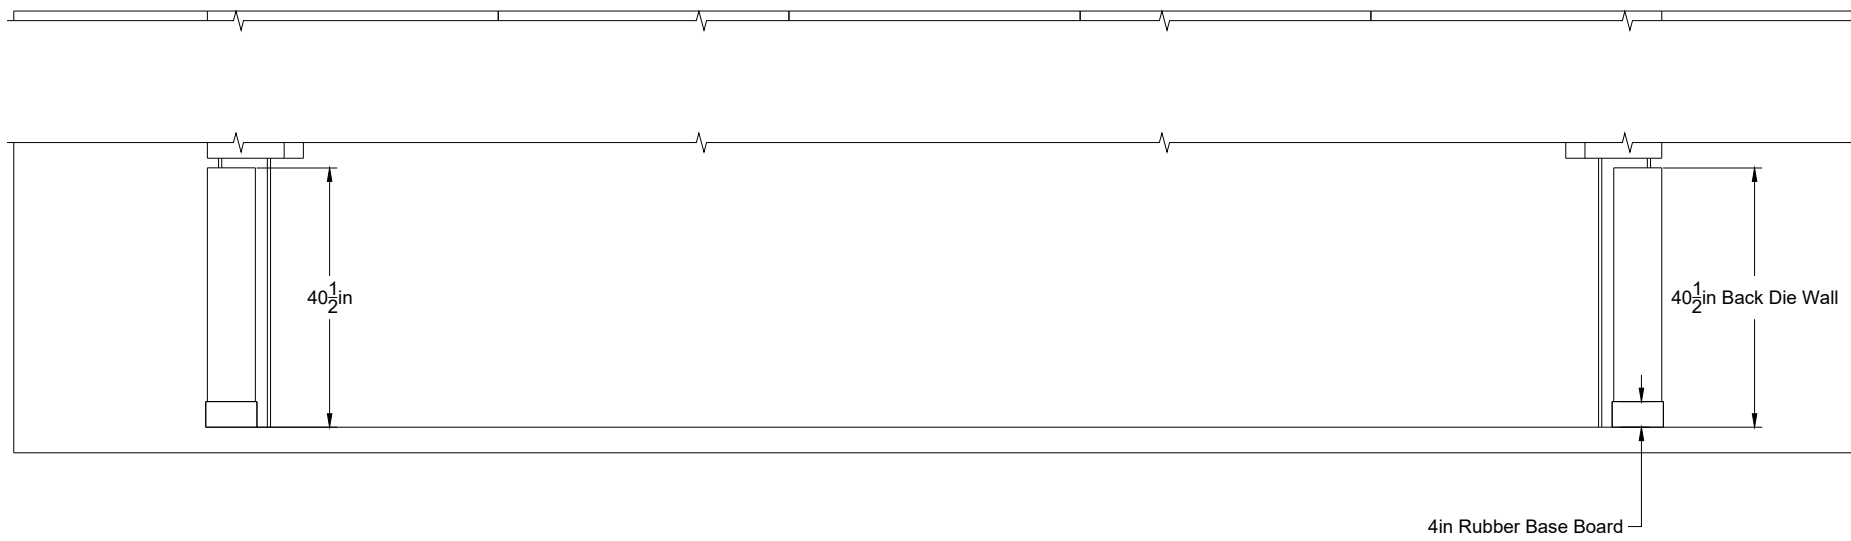

SECTION A-A  
SCALE 1:30

SECTION D-D  
SCALE 1:30

Support Legs (x2)

Hardware/Appliances	Materials & Finish	Date 8/9/2023		Client Salt Shed	
		Drawn MH	Approved ZR	Project Clubhouse Back Bar	
		Page/of 3/5	Scale 1:50	Address 1357 N Elston Ave, Chicago	
					

DETAIL B  
SCALE 1:10

4 in Rubber Base Board

Rear Die Walls

Hardware/Appliances	Materials & Finish	Date	Client
		8/9/2023	Salt Shed
		Drawn MH	Approved ZR
Page/of 4/5	Scale 1:30	Address 1357 N Elston Ave, Chicago	 2100 N Major Ave, Chicago, IL, 60639 zakrose.com   zak@zakrose.com