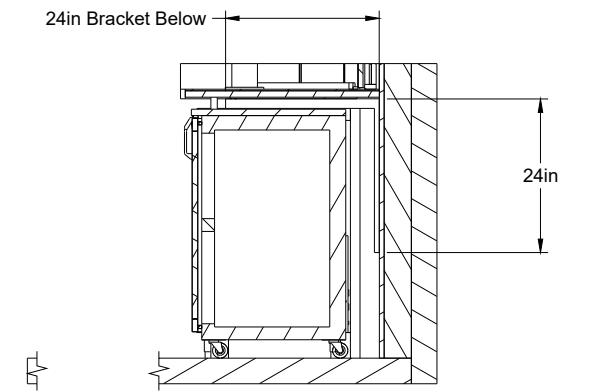

**zakrose**  
 2100 N Major Ave, Chicago, IL, 60639  
 zakrose.com | zak@zakrose.com

SECTION C-C  
SCALE 1:30

Hardware/Appliances	Materials & Finish	Date	8/9/2023	Client	Salt Shed		
		Drawn	MH	Approved	ZR	Project	Clubhouse Back Bar
		Page/of	2/5	Scale	1:30	Address	1357 N Elston Ave, Chicago
					2100 N Major Ave, Chicago, IL, 60639		
					<a href="http://zakrose.com">zakrose.com</a>   <a href="mailto:zak@zakrose.com">zak@zakrose.com</a>		

SECTION A-A  
SCALE 1:30

SECTION D-D  
SCALE 1:30

Support Legs (x2)

Hardware/Appliances	Materials & Finish	Date 8/9/2023		Client Salt Shed	
		Drawn MH	Approved ZR	Project Clubhouse Back Bar	
		Page/of 3/5	Scale 1:50	Address 1357 N Elston Ave, Chicago	
					

DETAIL B  
SCALE 1:10

4 in Rubber Base Board

Rear Die Walls

Hardware/Appliances	Materials & Finish	Date	Client
		8/9/2023	Salt Shed
		Drawn MH	Approved ZR
Page/of 4/5	Scale 1:30	Address 1357 N Elston Ave, Chicago	 2100 N Major Ave, Chicago, IL, 60639 zakrose.com   zak@zakrose.com