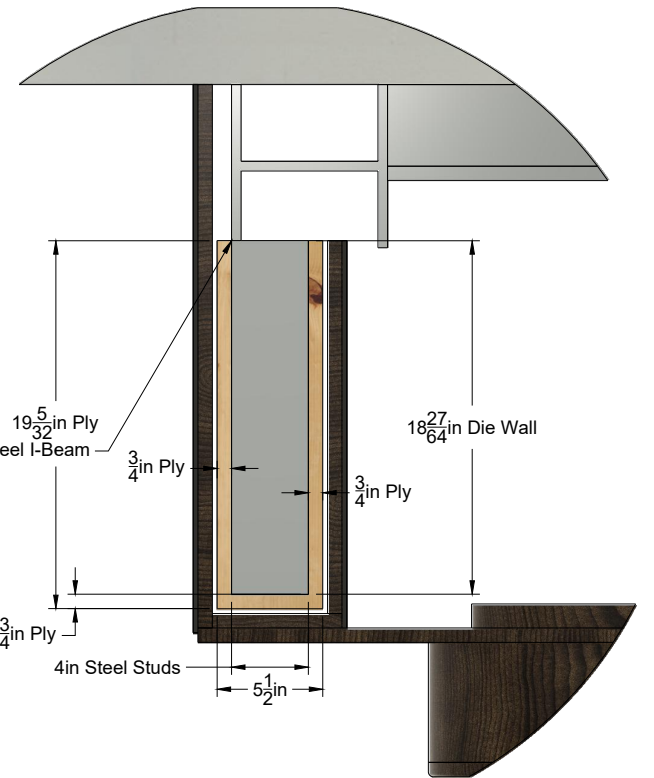

SECTION A-A  
SCALE 1:30

SECTION D-D  
SCALE 1:30

Support Legs (x2)

Hardware/Appliances	Materials & Finish	Date 8/9/2023		Client Salt Shed	
		Drawn MH	Approved ZR	Project Clubhouse Back Bar	
		Page/of 3/5	Scale 1:50	Address 1357 N Elston Ave, Chicago	
					

DETAIL B  
SCALE 1:10

4 in Rubber Base Board

Rear Die Walls

Hardware/Appliances	Materials & Finish	Date	Client
		8/9/2023	Salt Shed
		Drawn MH	Approved ZR
Page/of 4/5	Scale 1:30	Address 1357 N Elston Ave, Chicago	 2100 N Major Ave, Chicago, IL, 60639 zakrose.com   zak@zakrose.com