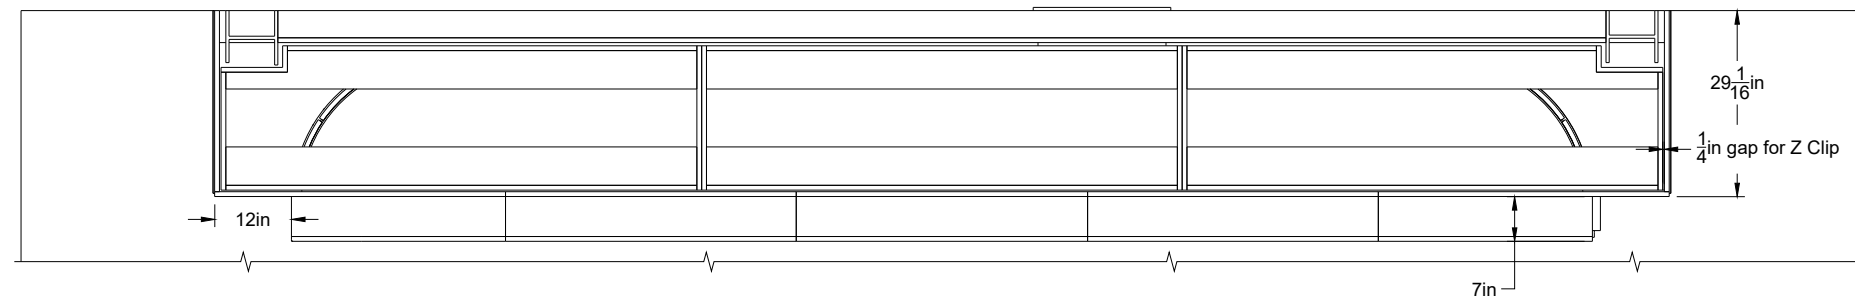

Hardware/Appliances Dish Machine - Perlick PKD24A Glastender C1FB84-V2 (x2) Draft Tower - DS 144 PSSKR (x2) Brackets - A&M HY-24CD Large	Materials & Finish Walnut TYP Brass Finished Panels	Date 8/9/2023		Client Salt Shed
		Drawn MH	Approved ZR	Project Clubhouse Back Bar
		Page/of 1/5	Scale 1:40	Address 1357 N Elston Ave, Chicago

**zakrose**  
 2100 N Major Ave, Chicago, IL, 60639  
 zakrose.com | zak@zakrose.com

SECTION C-C  
SCALE 1:30

Hardware/Appliances	Materials & Finish	Date	8/9/2023	Client	Salt Shed		
		Drawn	MH	Approved	ZR	Project	Clubhouse Back Bar
		Page/of	2/5	Scale	1:30	Address	1357 N Elston Ave, Chicago
					2100 N Major Ave, Chicago, IL, 60639		
					<a href="http://zakrose.com">zakrose.com</a>   <a href="mailto:zak@zakrose.com">zak@zakrose.com</a>		

SECTION A-A  
SCALE 1:30

SECTION D-D  
SCALE 1:30

Support Legs (x2)

Hardware/Appliances	Materials & Finish	Date 8/9/2023		Client Salt Shed	
		Drawn MH	Approved ZR	Project Clubhouse Back Bar	
		Page/of 3/5	Scale 1:50	Address 1357 N Elston Ave, Chicago	
					

DETAIL B  
SCALE 1:10

4 in Rubber Base Board

Rear Die Walls

Hardware/Appliances	Materials & Finish	Date	Client
		8/9/2023	Salt Shed
		Drawn MH	Approved ZR
Page/of 4/5	Scale 1:30	Address 1357 N Elston Ave, Chicago	 2100 N Major Ave, Chicago, IL, 60639 zakrose.com   zak@zakrose.com